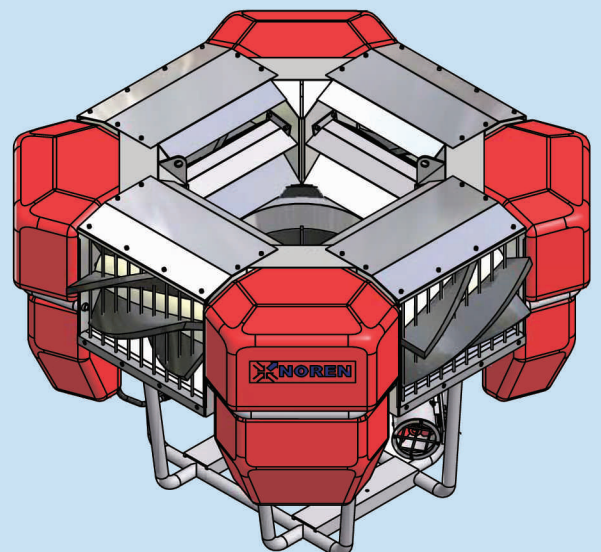

NorMar Soft Shovel Brush Skimmer Cassette

Oil Spill *Response* *Equipment*

The NorMar Soft Shovel Brush Skimmer Cassette is designed to fit directly on to the NorMar weir skimmer frame, and thereby providing the user with a skimmer head system that can handle all types of oil, from light to heavy oil.

The cassette has its own floating chambers made from foam filled PE material. The body is made from seawater resistant aluminium. The soft shovel brushes can very easily be replaced by adhesive discs for skimming in very thin layers of oil.

The system has proven its capability during The “Rocknes” incident outside Bergen, recovering heavy fuel oil of more than 250.000 cSt viscosity in winter conditions.

The NorMar Soft Shovel cassette is delivered in two sizes:
The NorMar 50 cassette with 3 sets soft shovel brush units
The NorMar 200 cassette with 4 sets soft shovel brush units.

NorMar Soft Shovel Brush Skimmer Cassette

Cassette size	Capacity	Length mm	Width mm	Height mm	Weight
NorMar 50	0-60 m ³ /h	1660	1447	790	140 kgs.
NorMar 200	0-200 m ³ /h	2178	1912	1690	250 kgs.

Manufacturer