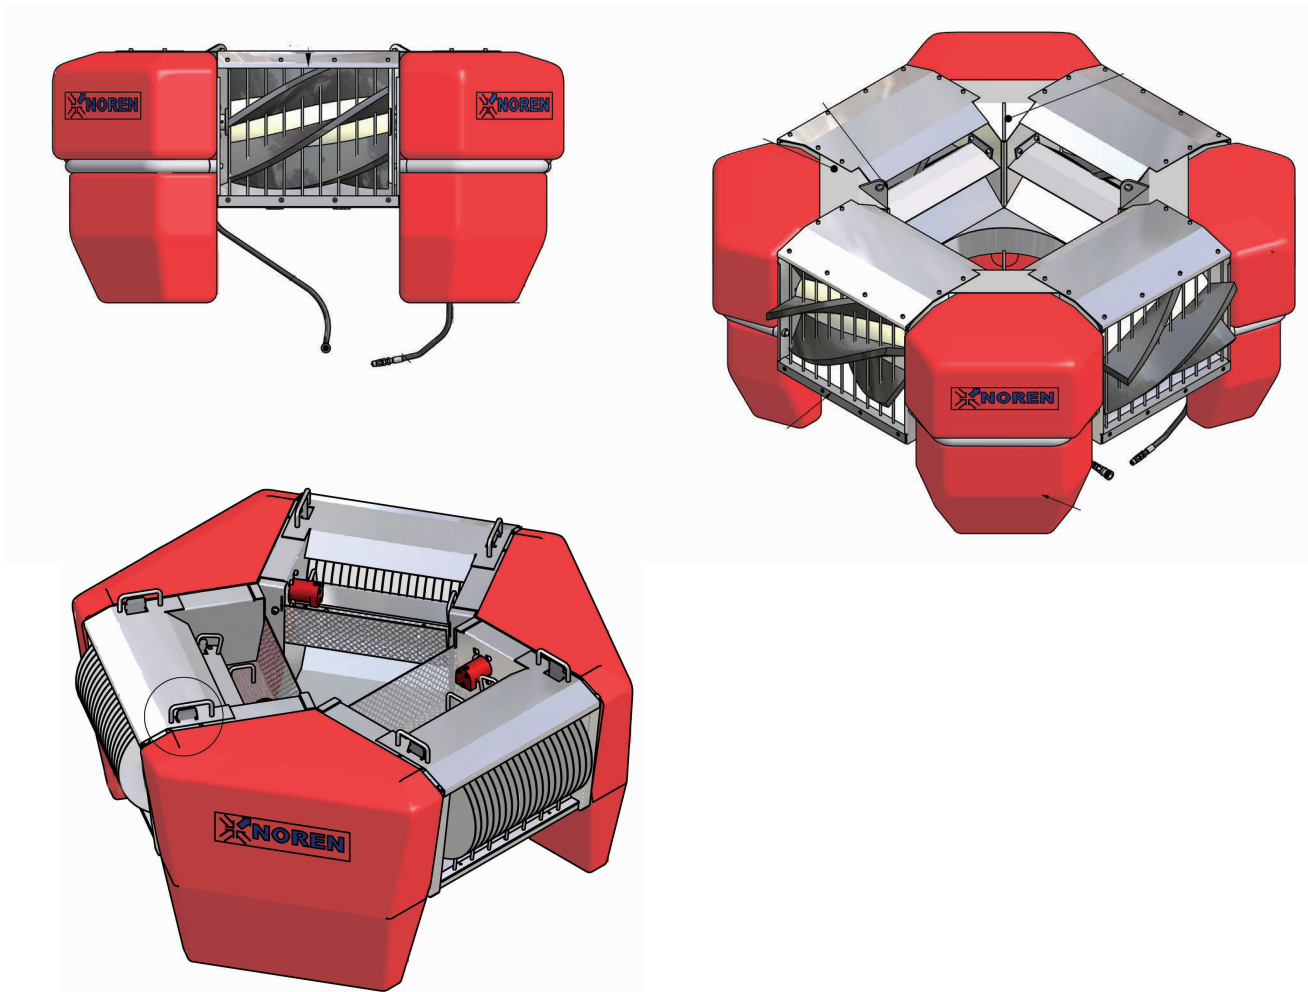

NorMar Soft Shovel Brush Skimmer Cassette

Oil Spill *Response* *Equipment*

The NorMar Soft Shovel Brush Skimmer Cassette is designed to fit directly on to the NorMar weir skimmer frame, and thereby providing the user with a skimmer head system that can handle all types of oil, from light to heavy oil.

The cassette has its own floating chambers made from foam filled PE material. The body is made from seawater resistant aluminium. The soft shovel brushes can very easily be replaced by adhesive discs for skimming in very thin layers of oil.

The system has proven its capability during The “Rocknes” incident outside Bergen, recovering heavy fuel oil of more than 250.000 cSt viscosity in winter conditions.

The NorMar Soft Shovel cassette is delivered in two sizes:
The NorMar 50 cassette with 3 sets soft shovel brush units
The NorMar 200 cassette with 4 sets soft shovel brush units.

NorMar Soft Shovel Brush Skimmer Cassette

Cassette size	Capacity	Length mm	Width mm	Height mm	Weight
NorMar 50	0-60 m ³ /h	1660	1447	790	140 kgs.
NorMar 200	0-200 m ³ /h	2178	1912	1690	250 kgs.

Manufacturer